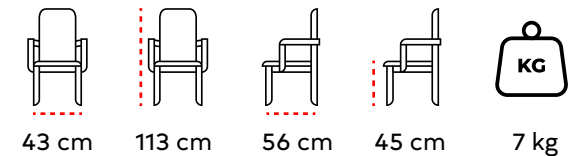

HOReCa
PROFESSIONAL FURNITURE SOLUTIONS