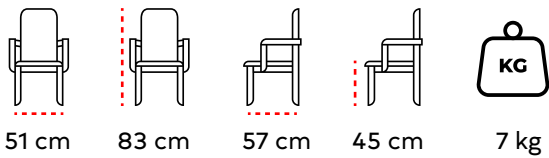

MS 02
METAL SANDALYE
METAL CHAIR