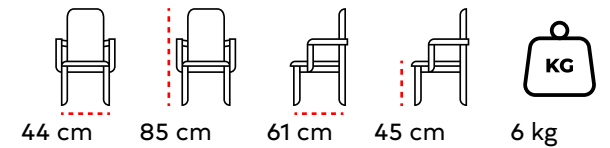

HOReCa
PROFESSIONAL FURNITURE SOLUTIONS