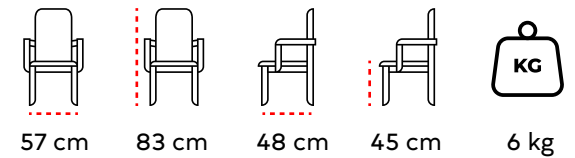

HOReCa
PROFESSIONAL FURNITURE SOLUTIONS