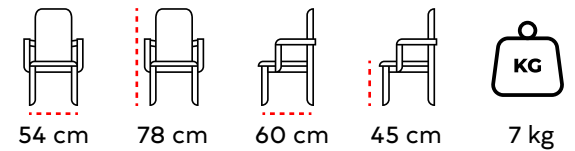

80 cm

85 cm

45 cm

5 kg

HORECA
PROFESSIONAL FURNITURE SOLUTIONS

MS 119
METAL SANDALYE
METAL CHAIR

HORECA
PROFESSIONAL FURNITURE SOLUTIONS

MS 120
METAL SANDALYE
METAL CHAIR