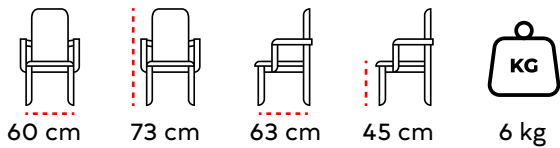

HOReCa
PROFESSIONAL FURNITURE SOLUTIONS

AS 133
AHŞAP SANDALYE
WOODEN CHAIR