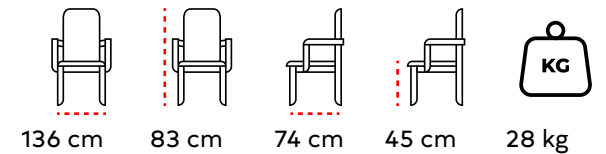

HOReCA
PROFESSIONAL FURNITURE SOLUTIONS