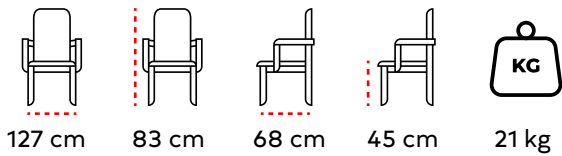

HOReCa
PROFESSIONAL FURNITURE SOLUTIONS

SD 14
SEDİR
COUCH