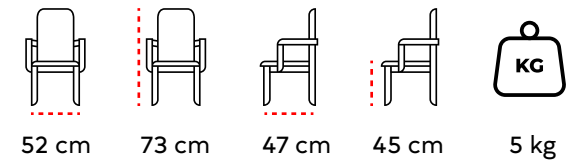

HOReCa
PROFESSIONAL FURNITURE SOLUTIONS