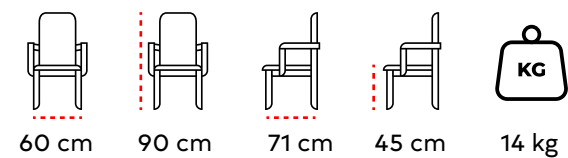

HOReCA
PROFESSIONAL FURNITURE SOLUTIONS