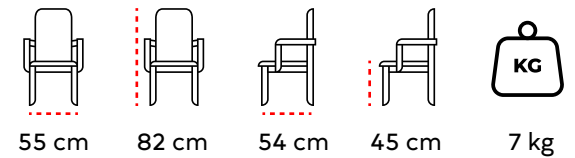

AS 133
AHŞAP SANDALYE
WOODEN CHAIR

HOReCa
PROFESSIONAL FURNITURE SOLUTIONS

METAL SANDALYELER

METAL CHAIRS

MS 01
METAL SANDALYE
METAL CHAIR

MS 02
METAL SANDALYE
METAL CHAIR

MS 03
METAL SANDALYE
METAL CHAIR

55 cm