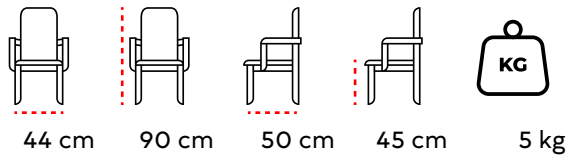

50 cm

89 cm

55 cm

45 cm

5 kg

HORECA
PROFESSIONAL FURNITURE SOLUTIONS

AS 101

AHŞAP SANDALYE
WOODEN CHAIR