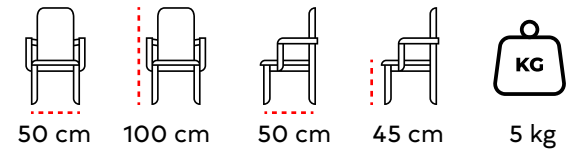

HORECA
PROFESSIONAL FURNITURE SOLUTIONS