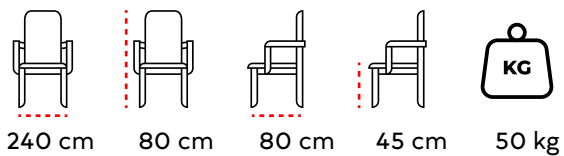

HORECA
PROFESSIONAL FURNITURE SOLUTIONS