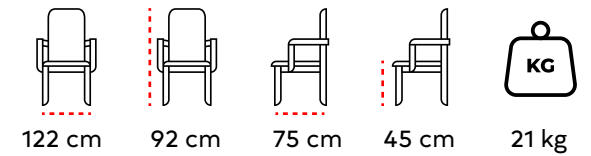

HORECA
PROFESSIONAL FURNITURE SOLUTIONS