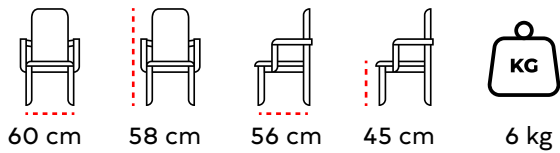

MS 112
METAL SANDALYE
METAL CHAIR