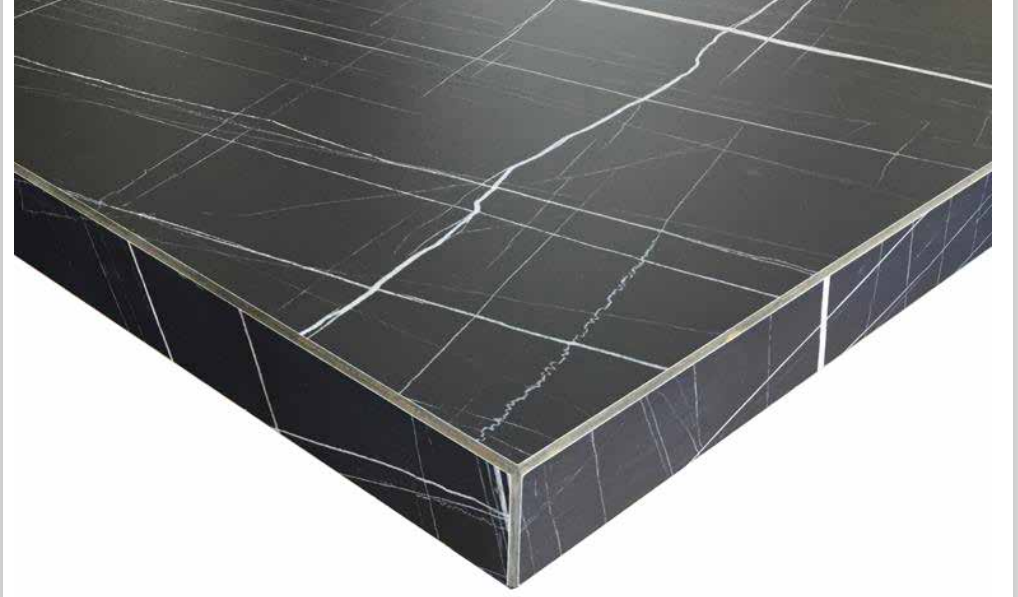

HoReCa
PROFESSIONAL FURNITURE SOLUTIONS

5 cm gönye burun novecento

MASA TABLALARI

HoReCa
PROFESSIONAL FURNITURE SOLUTIONS

5 cm gönye burun parke desenli meşe kaplama

MASA TABLALARI

HoReCa
PROFESSIONAL FURNITURE SOLUTIONS