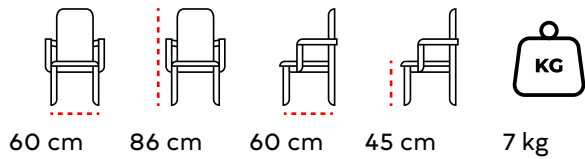

HORECA
PROFESSIONAL FURNITURE SOLUTIONS

AS 128
AHŞAP SANDALYE
WOODEN CHAIR