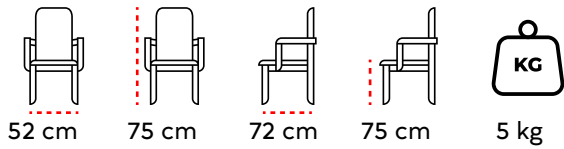

47 cm

75 cm

14 kg

HOReCa
PROFESSIONAL FURNITURE SOLUTIONS

BS 19
BISTRO SANDALYE
BAR CHAIR

HOReCA
PROFESSIONAL FURNITURE SOLUTIONS

BS 20
BISTRO SANDALYE
BAR CHAIR

HOReCA
PROFESSIONAL FURNITURE SOLUTIONS