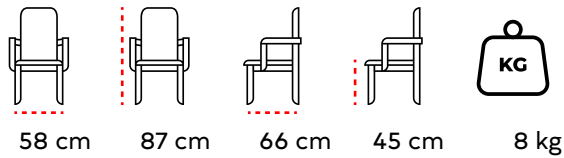

HOReCa
PROFESSIONAL FURNITURE SOLUTIONS