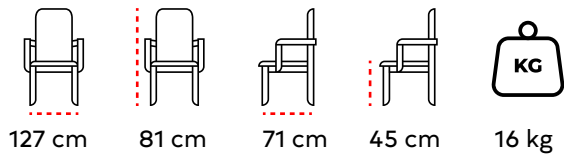

HORECA
PROFESSIONAL FURNITURE SOLUTIONS