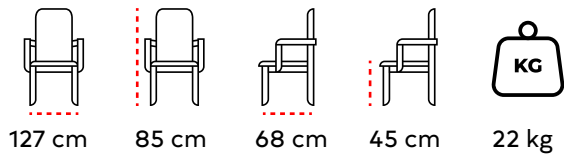

HORECA
PROFESSIONAL FURNITURE SOLUTIONS

SD 07
SEDİR
COUCH