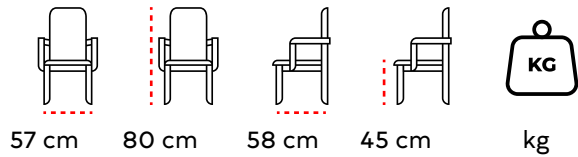

6 kg

HORECA
PROFESSIONAL FURNITURE SOLUTIONS

AS 125

AHŞAP SANDALYE
WOODEN CHAIR

HOReCa
PROFESSIONAL FURNITURE SOLUTIONS

AS 126

AHŞAP SANDALYE
WOODEN CHAIR

HOReCa
PROFESSIONAL FURNITURE SOLUTIONS