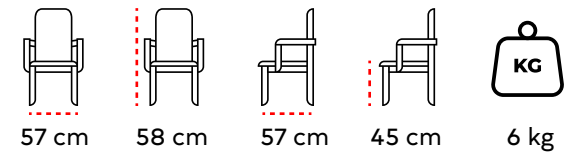

HORECA
PROFESSIONAL FURNITURE SOLUTIONS