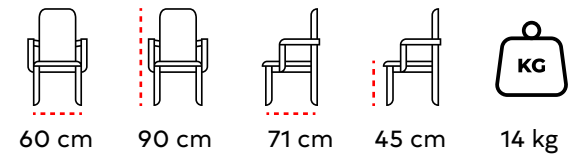

HOReCa
PROFESSIONAL FURNITURE SOLUTIONS