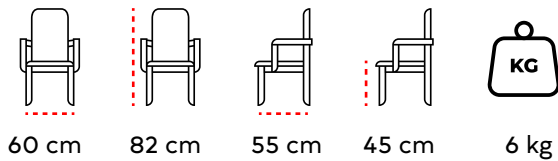

MS 20
METAL SANDALYE
METAL CHAIR