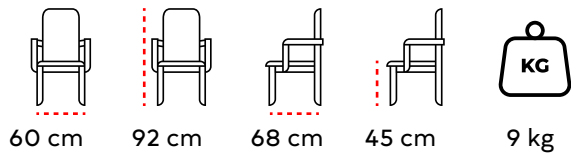

HOReCA
PROFESSIONAL FURNITURE SOLUTIONS

BS 54
BİSTRO SANDALYE
BAR CHAIR