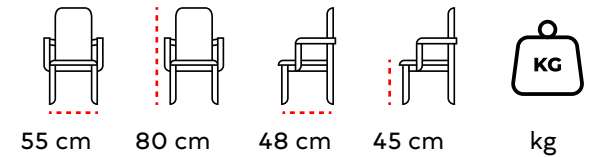

6 kg

HORECA
PROFESSIONAL FURNITURE SOLUTIONS

AS 125

AHŞAP SANDALYE
WOODEN CHAIR

HOReCa
PROFESSIONAL FURNITURE SOLUTIONS

AS 126

AHŞAP SANDALYE
WOODEN CHAIR

HOReCa
PROFESSIONAL FURNITURE SOLUTIONS