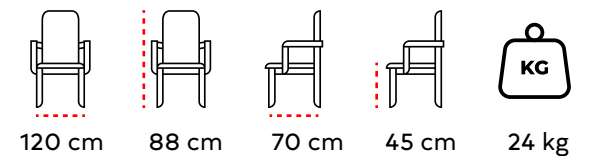

HORECA
PROFESSIONAL FURNITURE SOLUTIONS