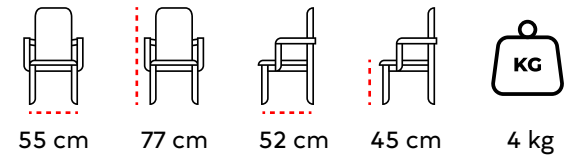

HORECA
PROFESSIONAL FURNITURE SOLUTIONS