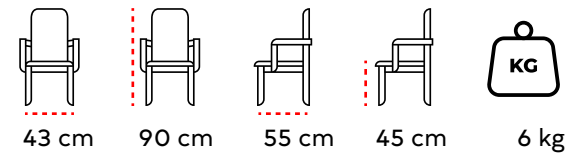

87 cm

67 cm

45 cm

kg

HOReCa
PROFESSIONAL FURNITURE SOLUTIONS

MS 131
METAL SANDALYE
METAL CHAIR

MS 133
METAL SANDALYE
METAL CHAIR

MS 134
METAL SANDALYE
METAL CHAIR