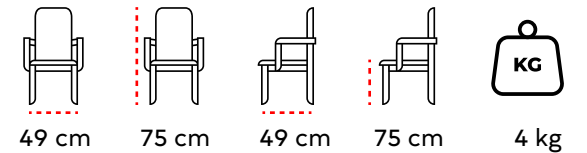

47 cm

75 cm

14 kg

HOReCa
PROFESSIONAL FURNITURE SOLUTIONS

BS 19
BISTRO SANDALYE
BAR CHAIR

HOReCA
PROFESSIONAL FURNITURE SOLUTIONS

BS 20
BISTRO SANDALYE
BAR CHAIR

HOReCA
PROFESSIONAL FURNITURE SOLUTIONS