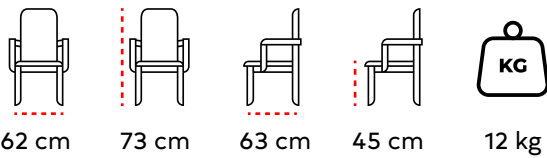

82 cm

53 cm

45 cm

11,5 kg

MS 58

METAL SANDALYE
METAL CHAIR

HOReCa
PROFESSIONAL FURNITURE SOLUTIONS

MS 67