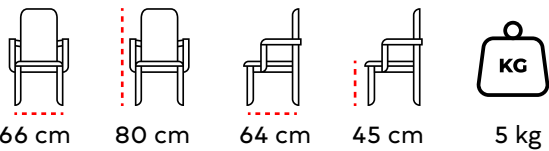

80 cm

85 cm

45 cm

5 kg

HORECA
PROFESSIONAL FURNITURE SOLUTIONS

MS 119
METAL SANDALYE
METAL CHAIR

HORECA
PROFESSIONAL FURNITURE SOLUTIONS

MS 120
METAL SANDALYE
METAL CHAIR