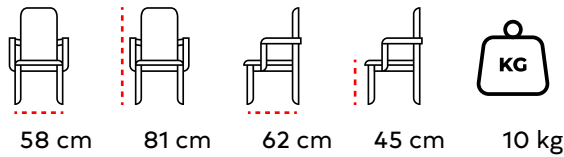

53 cm

45 cm

6 kg

HORECA
PROFESSIONAL FURNITURE SOLUTIONS

AS 118

AHŞAP SANDALYE
WOODEN CHAIR

54 cm

100 cm

70 cm

45 cm

11 kg

HORECA
PROFESSIONAL FURNITURE SOLUTIONS

AS 119

AHŞAP SANDALYE
WOODEN CHAIR

HORECA
PROFESSIONAL FURNITURE SOLUTIONS

AS 120