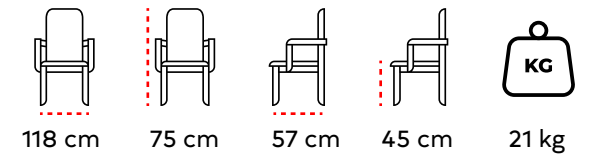

HORECA
PROFESSIONAL FURNITURE SOLUTIONS