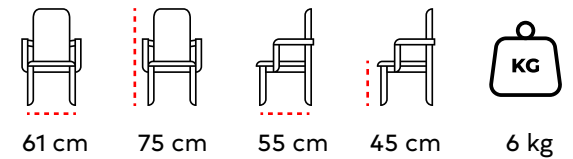

HOReCa
PROFESSIONAL FURNITURE SOLUTIONS