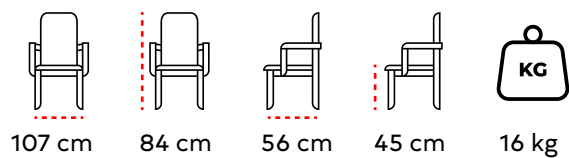

HOReCA
PROFESSIONAL FURNITURE SOLUTIONS

SD 27
SEDİR
COUCH