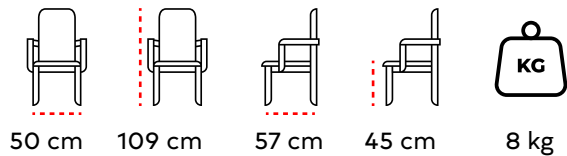

57 cm

95 cm

50 cm

75 cm

7 kg

HOReCa
PROFESSIONAL FURNITURE SOLUTIONS

BS 42
BİSTRO SANDALYE
BAR CHAIR

HOReCa
PROFESSIONAL FURNITURE SOLUTIONS